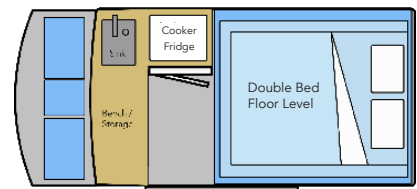

THE WILLY

2 Berth Campervan

Features

- **Air Conditioning** Driver's cab air-conditioning operates only when the engine is running.
- **Heating** A portable heater can be rented for the living area and only operates when plugged in at a campground. (must be requested and subject to availability)
- **Water tank** Capacity is 40 litres. It is recommended to fill this tank daily. Water hose is provided. Cold water
- **Greywater** Capacity is 40 Litres
- **Sink** Stainless steel sink
- **Seat belts** 3 belts in the driver cab
- **Kitchen** Refrigerator 40L — 12V
  2 burner alcohol stove
  Pots, Pans, Cutlery, Crockery,
  Cleaning utensils
- **Sleeping Kit** Linen, Pillows, Duvets
- **Entertainment** AM/FM Radio and CD Player
- **Storage** Storage area under benches. We recommend soft luggage as space is limited.
- **Power supply** 12v power with solar. USB power outlets.

Insurance

All Barefoot bookings come with basic insurance and an excess liability of $3500. We have a number of options to further reduce this excess which will be included in your quote.

Optional Extras

GPS, Heater, Outdoor Chair, Outdoor Table, Tyre chains

Day

Night

*All pictures/specifications are indicative of the vehicle that will be supplied under your booking. Actual vehicles may vary in year of manufacture and availability. Measurements are approximate, not guaranteed and may change at any time without notice.