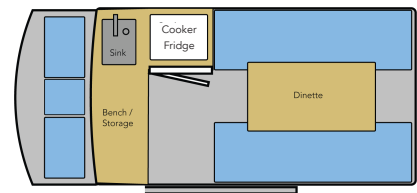

THE WILLY

2 Berth Campervan

Features

- **Air Conditioning** Driver's cab air-conditioning operates only when the engine is running.
- **Heating** A portable heater can be rented for the living area and only operates when plugged in at a campground. (must be requested and subject to availability)
- **Water tank** Capacity is 40 litres. It is recommended to fill this tank daily. Water hose is provided. Cold water
- **Greywater** Capacity is 40 Litres
- **Sink** Stainless steel sink
- **Seat belts** 3 belts in the driver cab
- **Kitchen** Refrigerator 40L — 12V
  2 burner alcohol stove
  Pots, Pans, Cutlery, Crockery,
  Cleaning utensils
- **Sleeping Kit** Linen, Pillows, Duvets
- **Entertainment** AM/FM Radio and CD Player
- **Storage** Storage area under benches. We recommend soft luggage as space is limited.
- **Power supply** 12v power with solar. USB power outlets.

Insurance

All Barefoot bookings come with basic insurance and an excess liability of $3500. We have a number of options to further reduce this excess which will be included in your quote.

Optional Extras

GPS, Heater, Outdoor Chair, Outdoor Table, Tyre chains

Day

*All pictures/specifications are indicative of the vehicle that will be supplied under your booking. Actual vehicles may vary in year of manufacture and availability. Measurements are approximate, not guaranteed and may change at any time without notice.